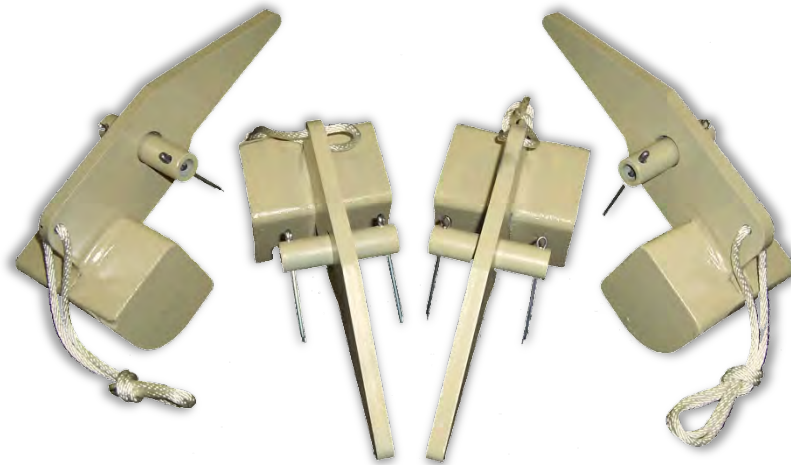

"Labor Savings Devices"

Model BPRDOG

REPLACEMENT DOGS

To Fit the Continental BesPress

"Stronger Dogs Means Less Down Time"

ADVANTAGES:

- *All steel construction; will not break like cast steel*
- *Shear pin design reduces dog replacement costs & down time*
- *Safety cord keeps dogs from falling out of machine and injuring personnel*
- *Dimensionally Interchangeable*